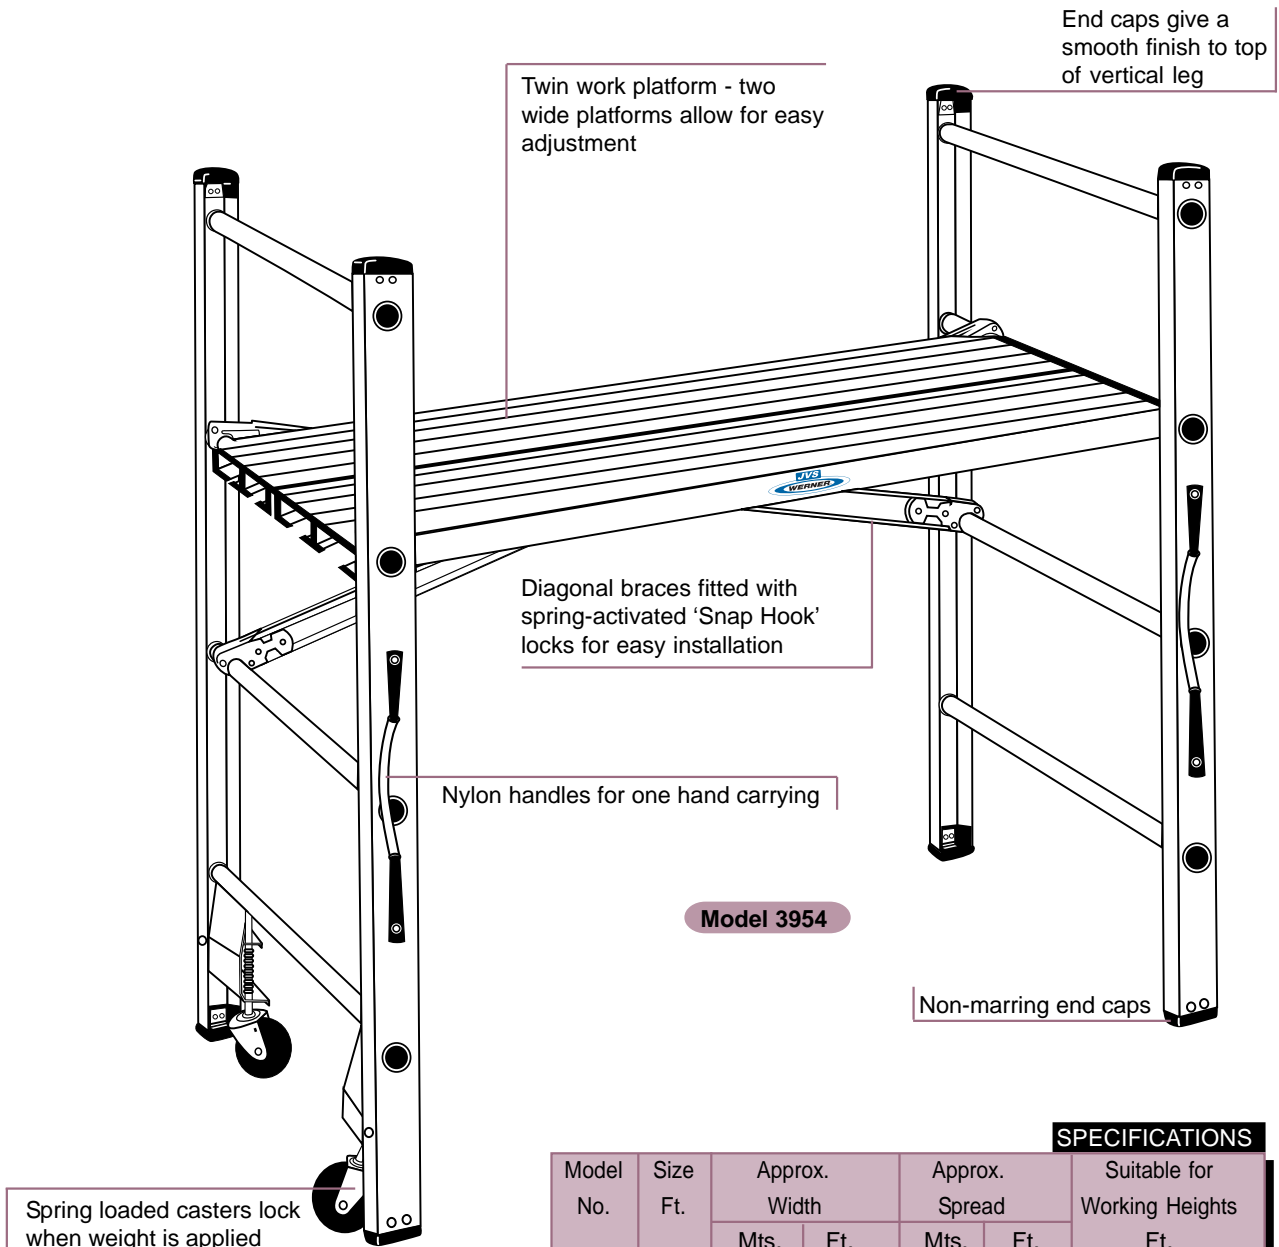

# 3954-Project Buddy

Load Capacity 500Lbs (230kgs.)

## SPECIFICATIONS

Model No.	Size Ft.	Approx. Width		Approx. Spread		Suitable for Working Heights
		Mts.	Ft.	Mts.	Ft.	Ft.
3954	4	0.58	1.92	1.22	4	10

\*Ease of dismantling, pack & carrying