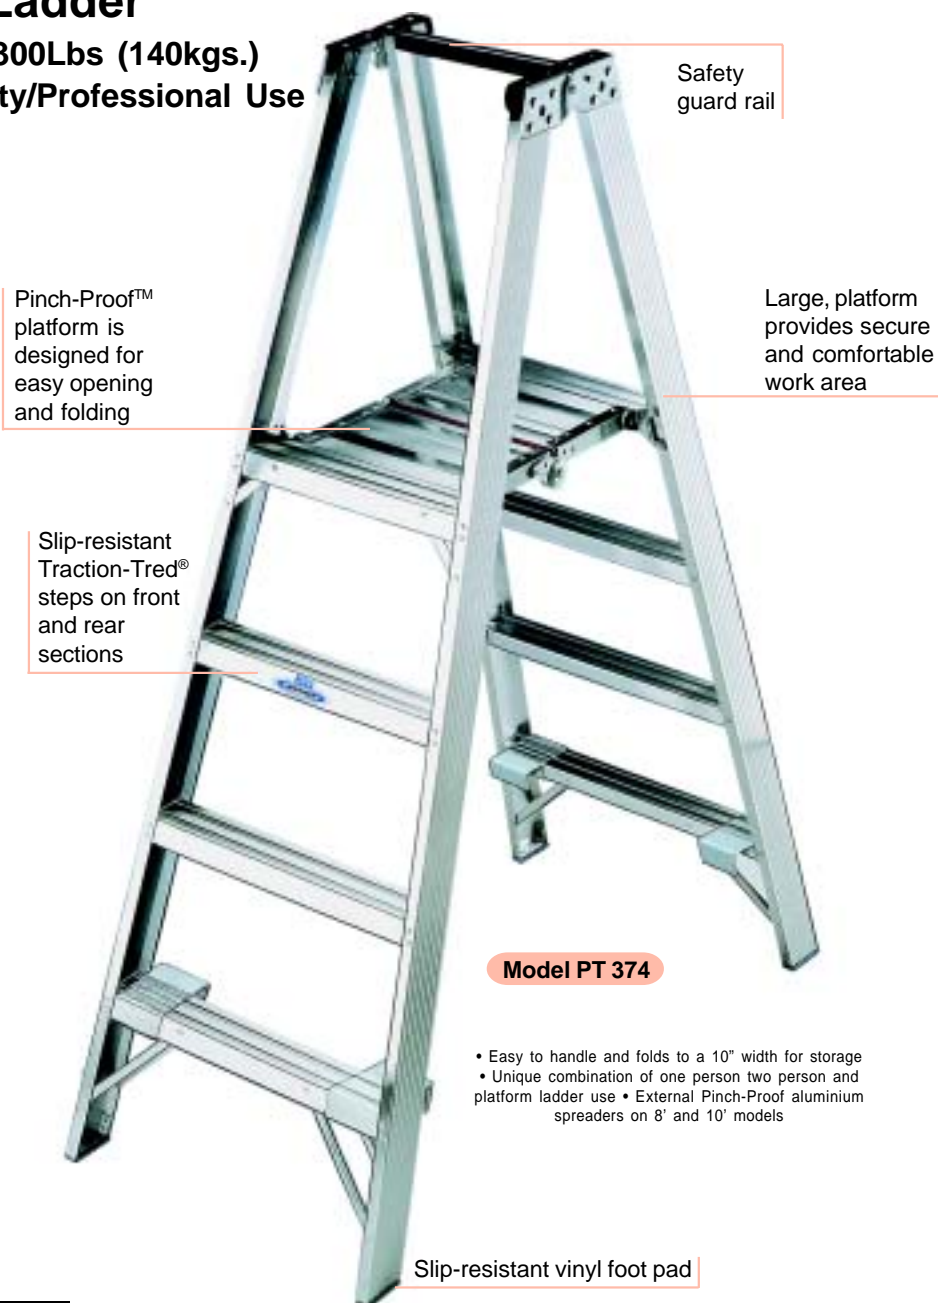

PT370 Series

Stocker's Ladder

Load Capacity 300Lbs (140kgs.)
Extra Heavy Duty/Professional Use

Safety guard rail

Pinch-Proof™ platform is designed for easy opening and folding

Large, platform provides secure and comfortable work area

Slip-resistant Traction-Tred® steps on front and rear sections

Model PT 374

- Easy to handle and folds to a 10" width for storage
- Unique combination of one person two person and platform ladder use
- External Pinch-Proof aluminium spreaders on 8' and 10' models

Slip-resistant vinyl foot pad

SPECIFICATIONS

Model No.	Size Ft.	Height to Platform		Approx. Width		Approx. Spread		Suitable for Working Heights
		Mts.	Ft.	Mts.	Ft.	Mts.	Ft.	Ft.
PT372	4	0.60	2	0.55	1.80	0.92	3.00	8
PT373	5	0.90	3	0.60	2.00	1.10	3.60	9
PT374	6	1.20	4	0.63	2.06	1.30	4.25	10
PT376	8	1.80	6	0.72	2.36	1.65	5.40	12
PT378	10	2.40	8	0.80	2.63	2.00	6.60	14
PT310	12	3.00	10	0.90	3.00	2.40	7.90	16