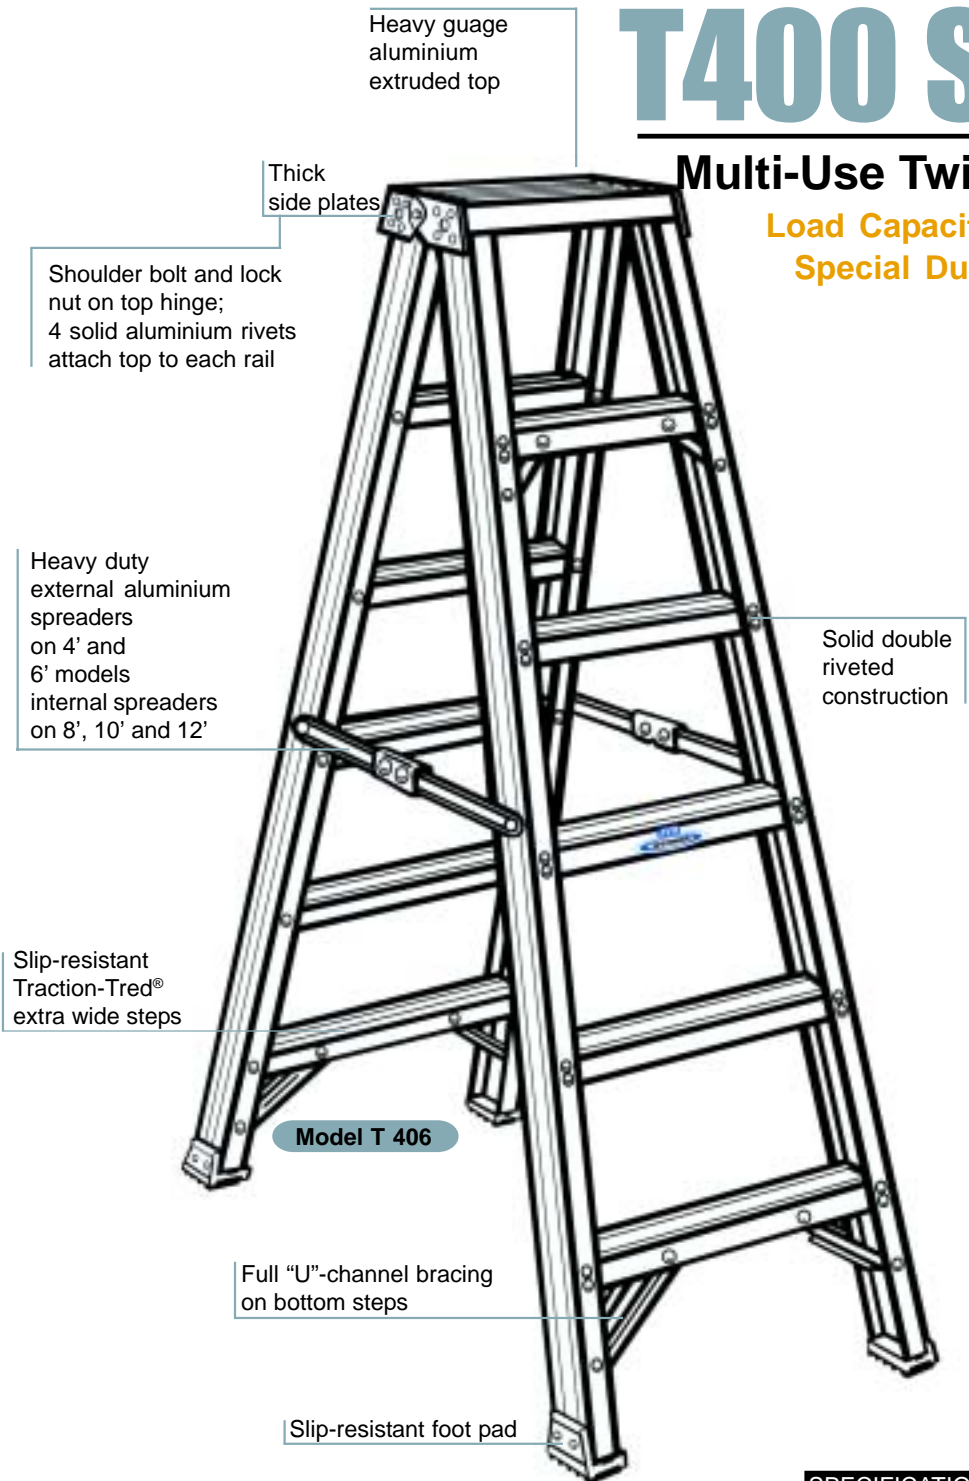

WORLD'S LARGEST SELLING LADDERS

T400 Series

Multi-Use Twin Step Ladder

**Load Capacity 375Lbs (170kgs.)
Special Duty/Professional Use**

SPECIFICATIONS

Model No.	Size Ft.	Approx. Width		Approx. Spread		Suitable for Working Heights
		Mts.	Ft.	Mts.	Ft.	Ft.
T404	4	0.53	1.74	0.92	3.00	8
T406	6	0.62	2.03	1.27	4.16	10
T408	8	0.71	2.33	1.63	5.35	12
T410	10	0.80	2.62	1.98	6.50	14
T412	12	0.90	3.00	2.34	7.68	16